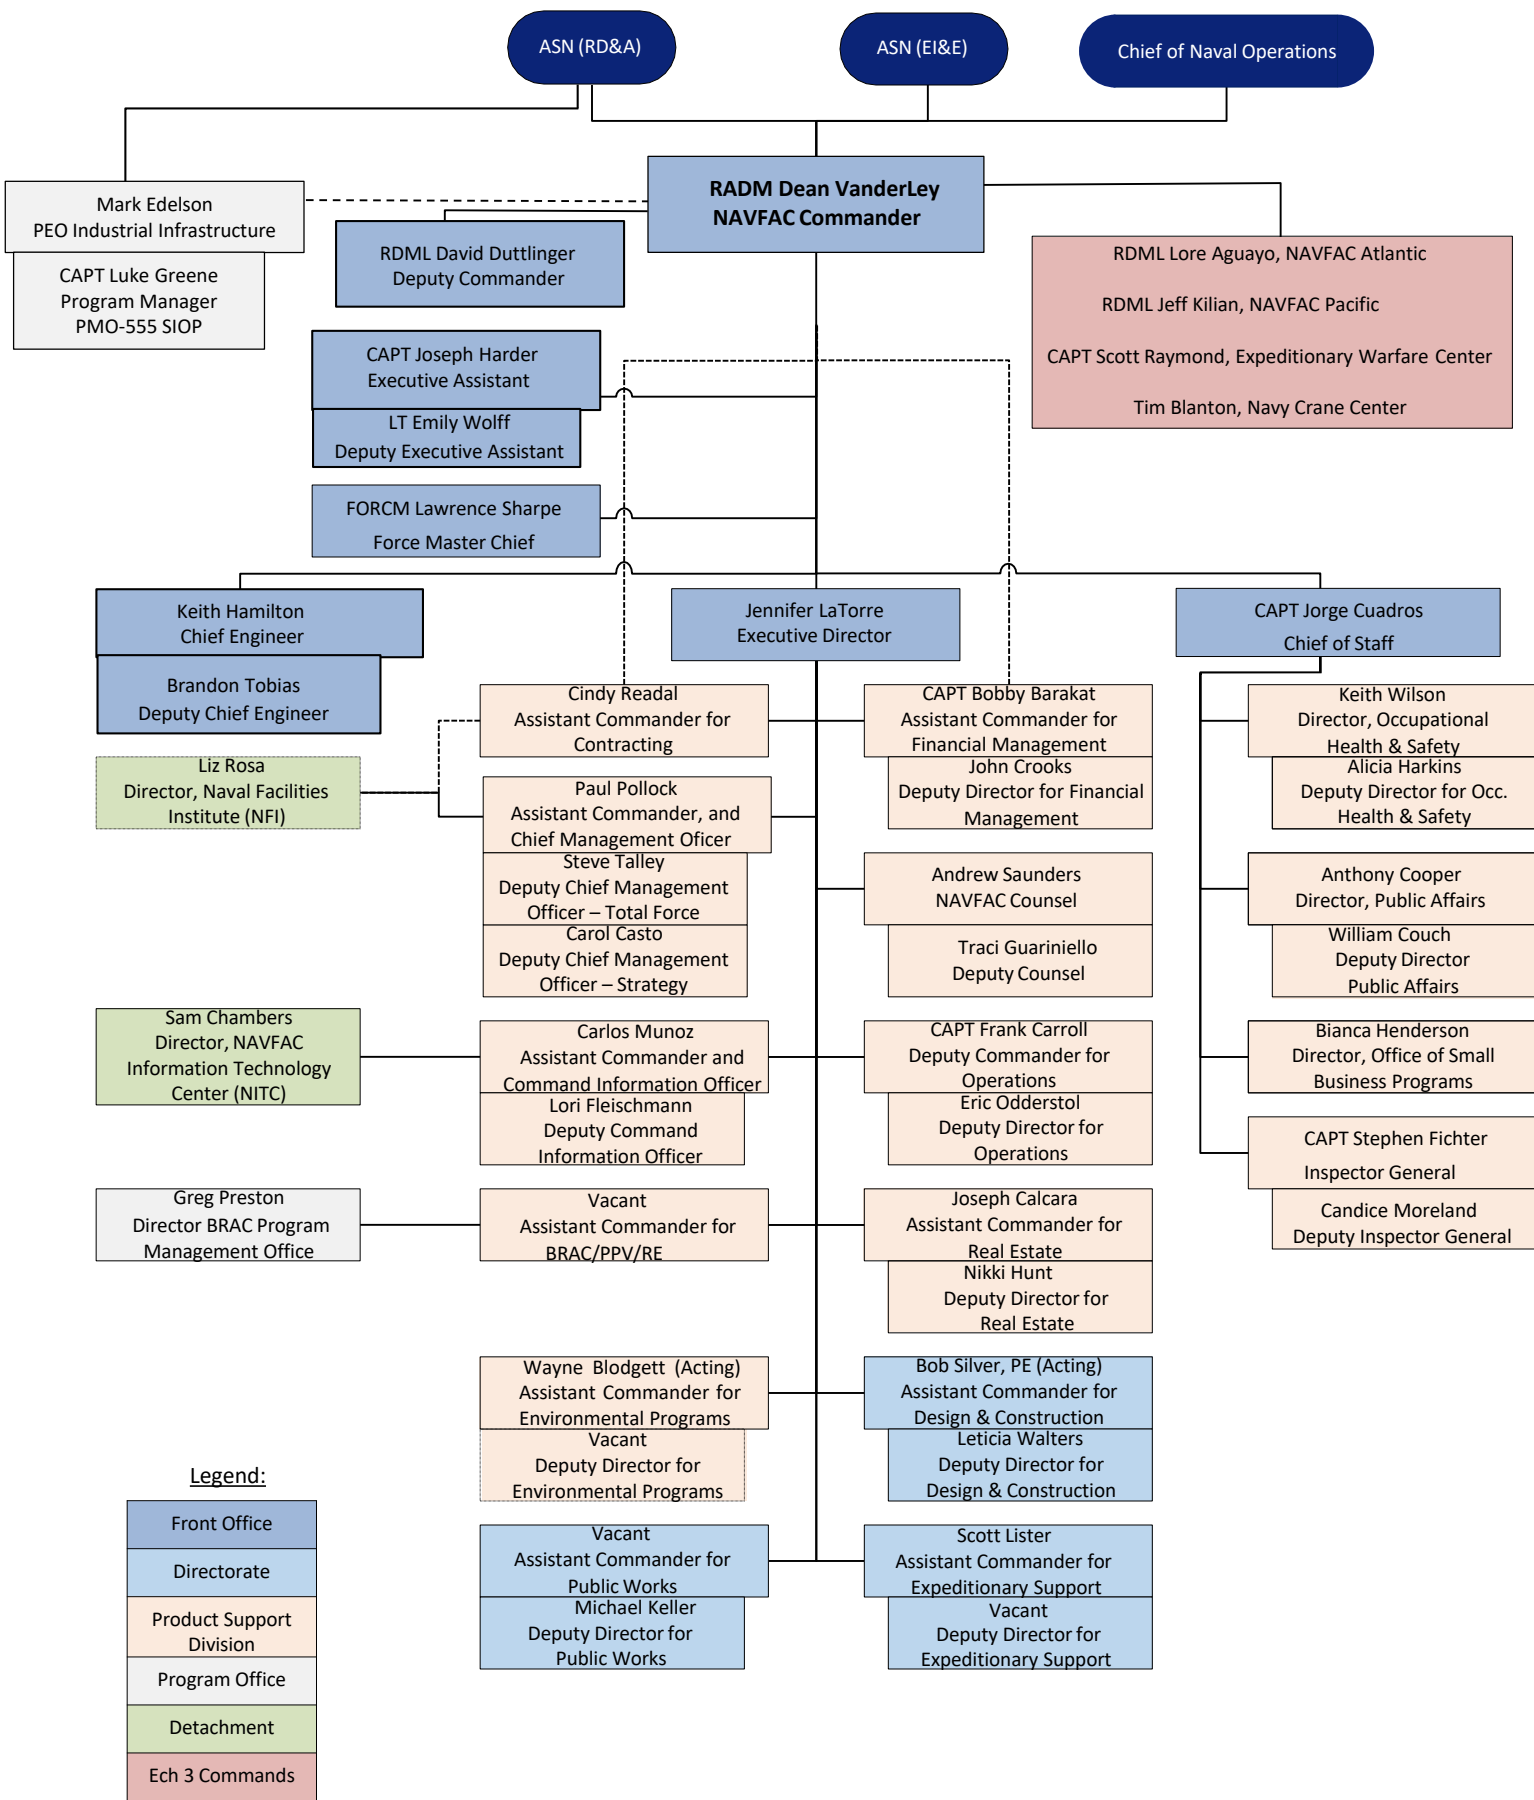

NAVFAC Headquarters Organization Chart

Legend:

Front Office
Directorate
Product Support Division
Program Office
Detachment
Ech 3 Commands